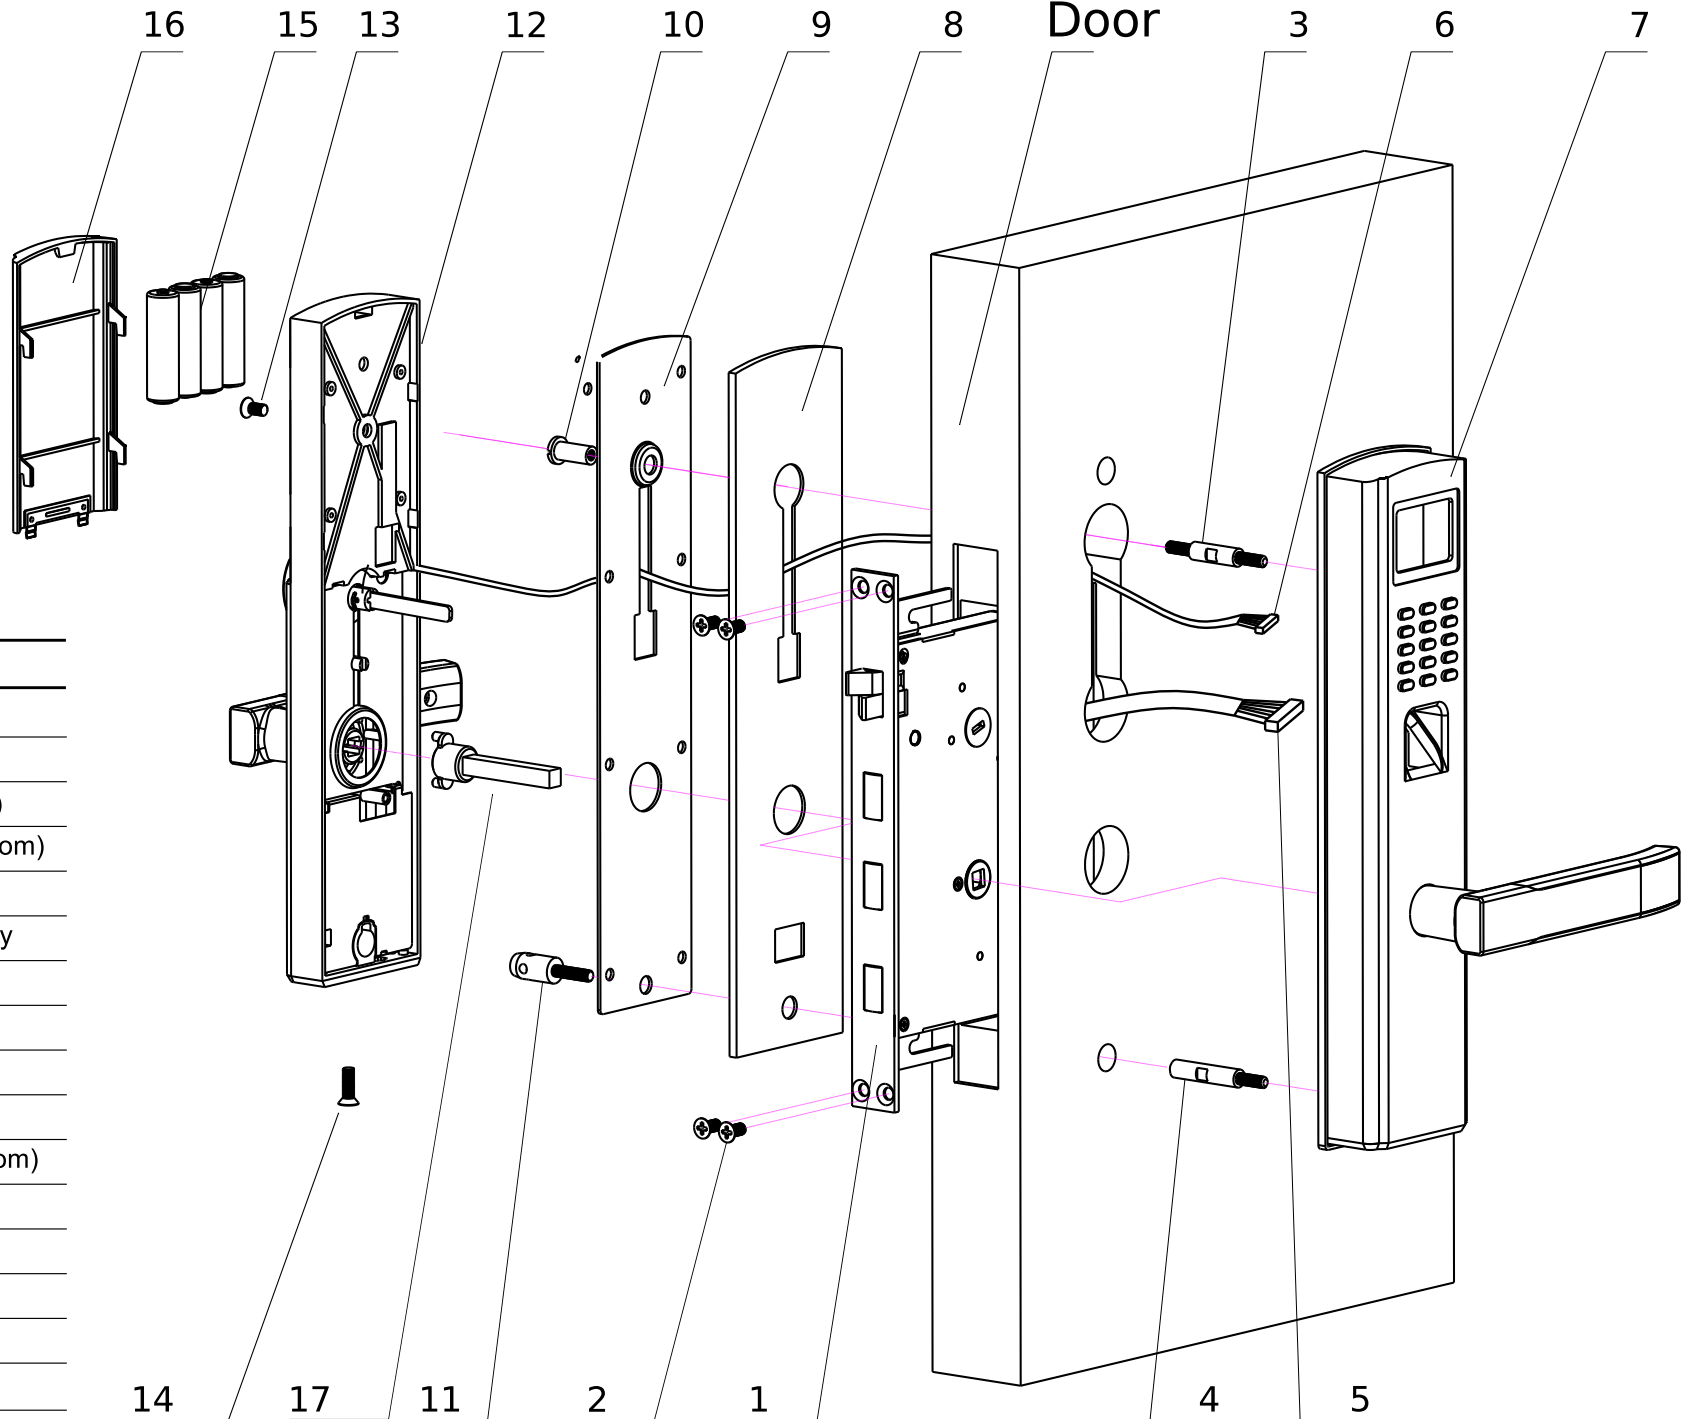

**DESSMANN**

Smart Lock  
S700 - V600 - V610 - C610  
Installation Guide

Ref	Name
1	Lock Mortise
2	M5X10 Screws
3	Panel Connector Screw (Top)
4	Panel Connector Screw (Bottom)
5	Mortice/Panel Connectivity
6	Front-Back Panel Connectivity
7	Front Panel
8	Waterproof Rubber Pad
9	Back Panel Plate
10	Panel Fastening Nut (Top)
11	Panel Fastening Screw (Bottom)
12	Back Panel
13	M5X10 Screw
14	M5X16 Screw
15	Batteries
16	Back Panel Batteries Cover
17	Handle Mortice Connector