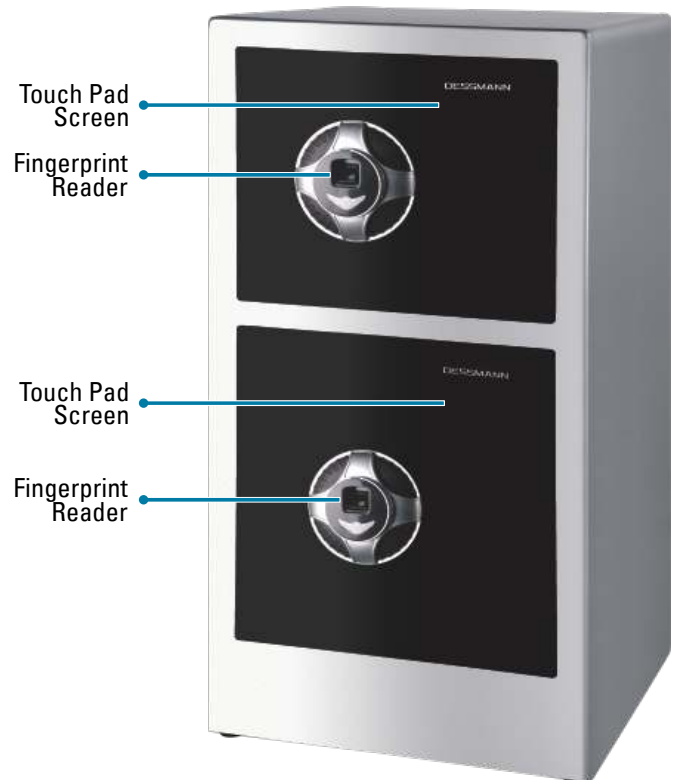

DESSMANN
SAFE BOX

Smart Security
Sleek Design
SMS Connectivity

BG85

Desmann Smart Safe Box : BG85 - Dual Box

Secure & Convenient Access

Fingerprint Technology

Password Code

Smart & Safe Features

Wrapped Password

To confuse people peeping at you when typing your password, it can be inputted in the middle of a random string of numbers.

Stealth Box

A stealth box is hidden at the bottom, inside the safe box. Adding an extra layer of security to protect your most important documents and belongings.

Chamberlain Messaging

Insert a Sim Card

With the Chamberlain Messaging Function, the safe box can send short messages directly to your mobile phone.

User Notification

Everywhere, everytime, you know exactly who is opening the door.

Panic Alarm

You can be alerted about your safe being stolen or someone being forced to open it.

Body Parts

Specifications

Fingerprint Capacity	2x80 Fingerprints	
Access Code	2x1 Password	
Body Material	4mm Cold Rolling Plate	
Door Panel	Acrylic Glass	
Interior Finish	Velvet Suede	
Power	4 Sets of 4 AA Batteries	
Total	Size Outer Body	W440xD420xH850
	Weight	86 Kg
	Packing Box	W500xD500xH950
Top	Size Inner Body	W432xD355xH345
	Volume	52 Liters
Base	Size Inner Body	W432xD355xH387
	Volume	60 Liters